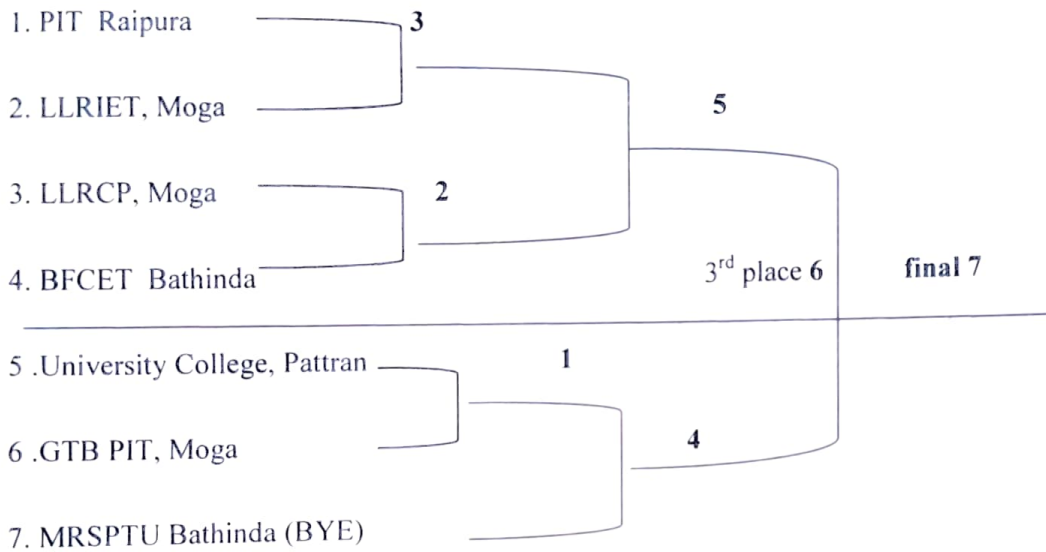

# MAHARAJA RANJIT SINGH PUNJAB TECHNICAL UNIVERSITY BATHINDA

Fixtures of Inter –College Badminton (Women) 2023-24

Venue: MRPSTU, Main Campus Bathinda

Reporting Time : 9:30 AM ( 18-March-2024)

Director Sports & Youth Welfare,  
MRPSTU, Bathinda

### Mandatory Instructions:

1. All participating colleges are required to bring dully filled & signed eligibility performa (Enclosed herewith) certificates of 10<sup>th</sup> & +2 of their players and current semester fees slip with ID Cards.
2. Team must have their own rackets and YY Yonex AS2 shuttles.
3. Unfurnished accommodation shall be provided by the University. Teams have their own locks.
4. Meal Charges as applicable.
5. Match fees shall be charged Rs. 300/- per Match.